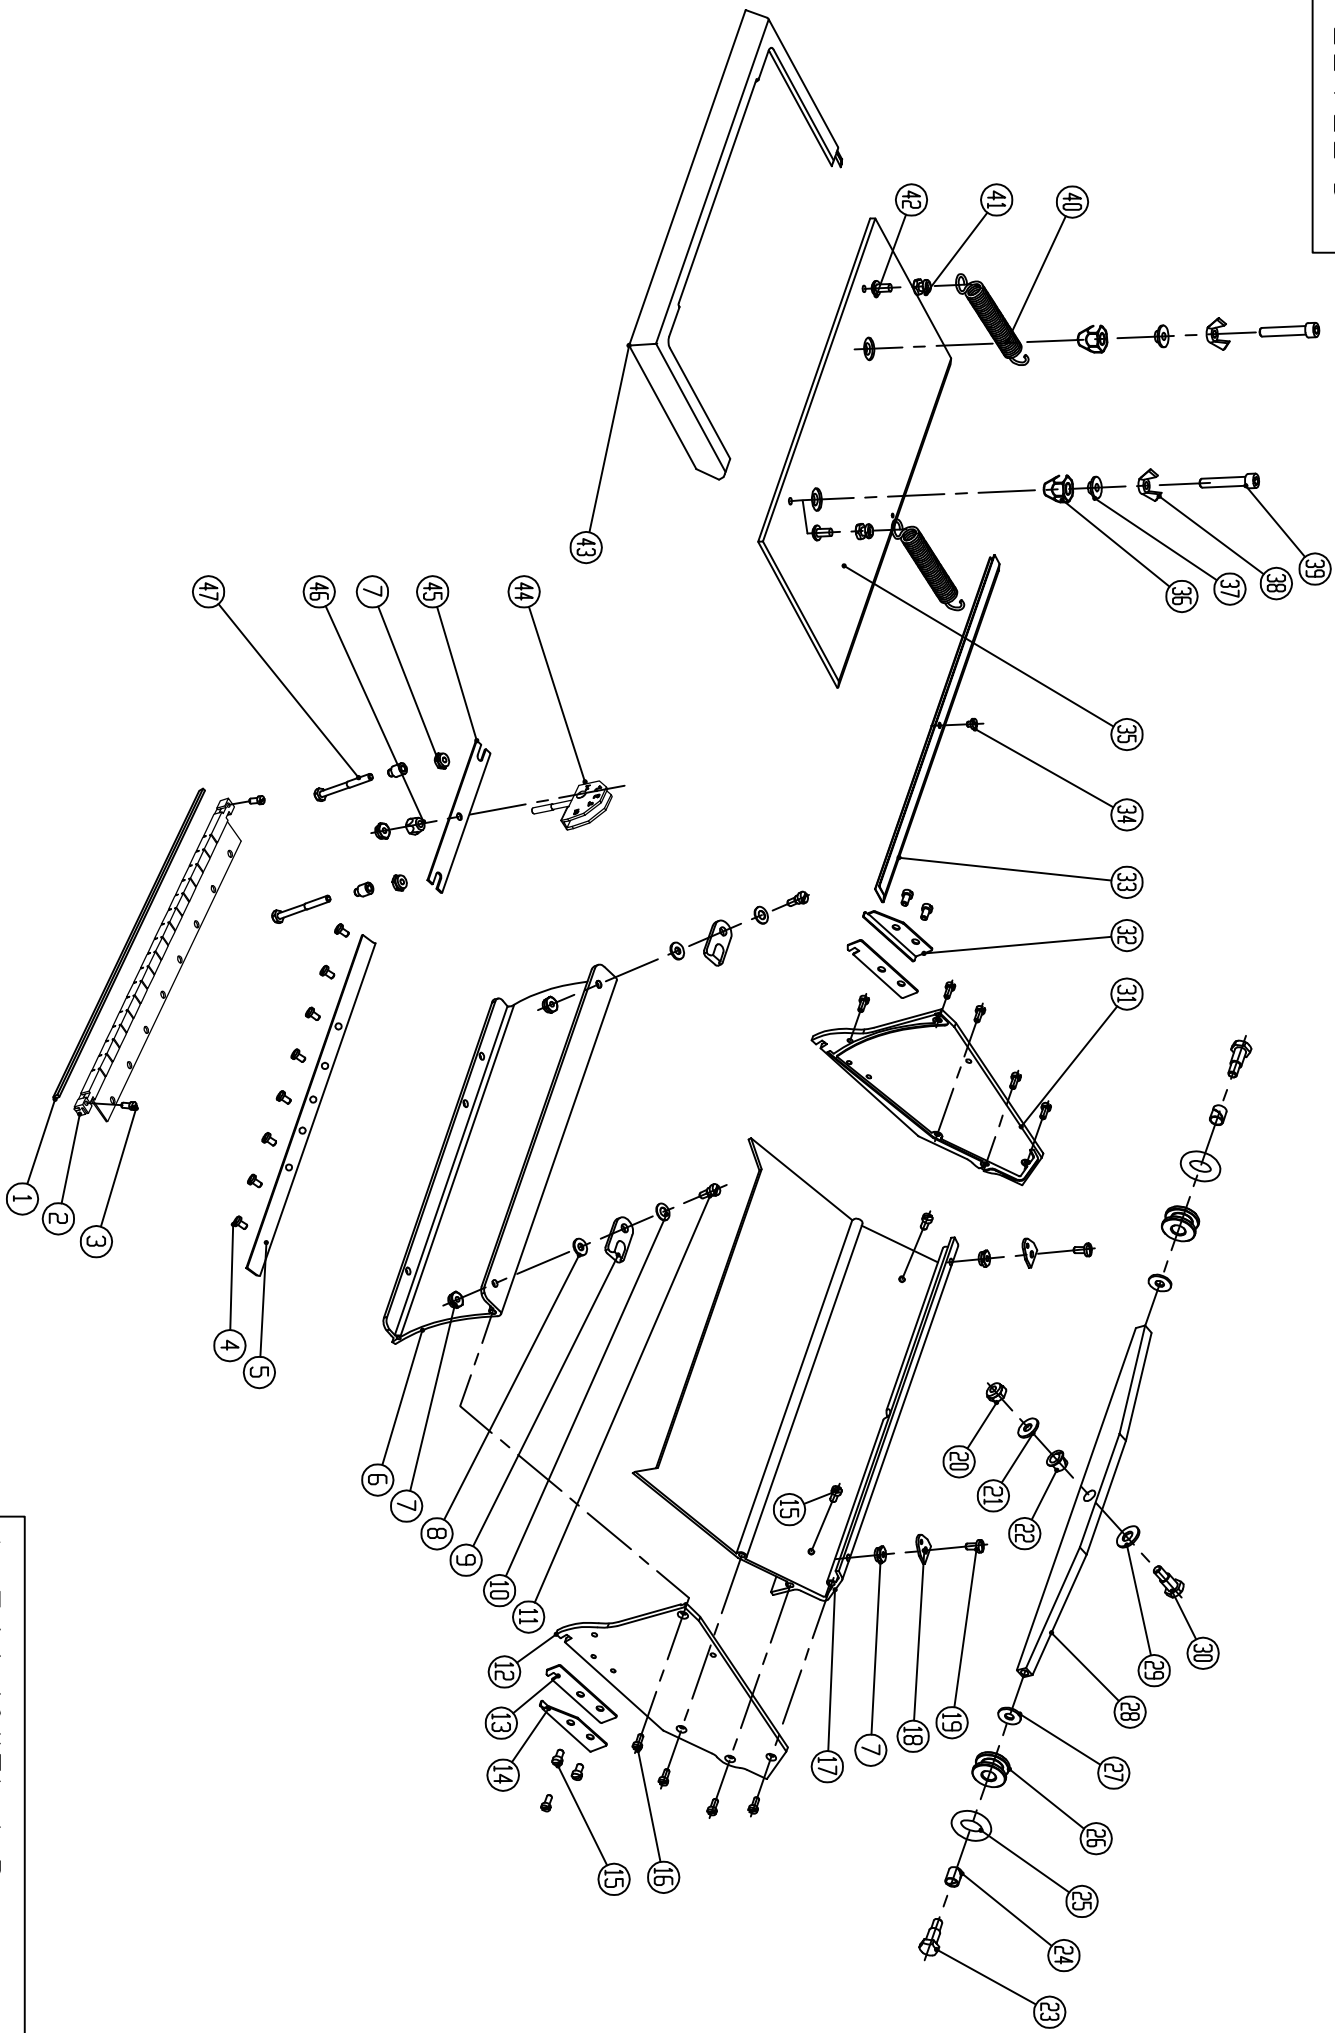

LEVEL 5

12 inch Classic Box-4-766

Schematic #	Part #	Description	Schematic #	Part #	Description
1	7270	12" Blade	25	9685	Rubber Box Tire
2	7284	12" Blade Holder Assembly	26	9719	Black Box Wheel
3	7217	4-40x1/4 Screw	27	7177	Brass Washer
4	9219	Screw	28	9282	12" Axle
5	9270	12" Blade Holder Bracket	29	7178	Brass Washer
6	9556	12" Front Plate	30	9237	Axle Bolt
7	7015	6-32 Lock Nut	31	9551	Right Side Plate
8	9613	Plastic Washer	32	7212	Right Shoe
9	7792	Latch	33	9274	12" Metal Hinge
10	7798	Washer	34	9799	4-40 Screw
11	7793	6-32 Screw	35	9269	12" Pressure Plate
12	9550	Left Side Plate	36	8306	Pressure Plate Nut
13	7224	Repair Clip	37	8232	T Nut
14	7239	Left Shoe	38	9916	Wing Nut
15	7012	6-32 Screw	39	8303	10-32x1 inch Screw
16	9701	4-40 Screw	40	9273	Pressure Plate Spring
17	9257	12" Bottom Plate	41	8305	Spring Anchor
18	9240	Pressure Plate Spring Holder	42	8291	8-32x3/8 Screw
19	9245	6-32 Screw	43	8272	12" Gasket
20	8302	10-32 Lock Nut	44	7251	Dial
21	7177	Brass Washer	45	7275	12 & 14" Box Spring
22	7063	Bearing	46	7223	Dial Adjustment Nut
23	8301	Box Wheel Bolt	47	7213	Brass Pins
24	7119	Bearing			

4-766 12" Flat Box

LEVEL 5

4-766 12" Flat Box