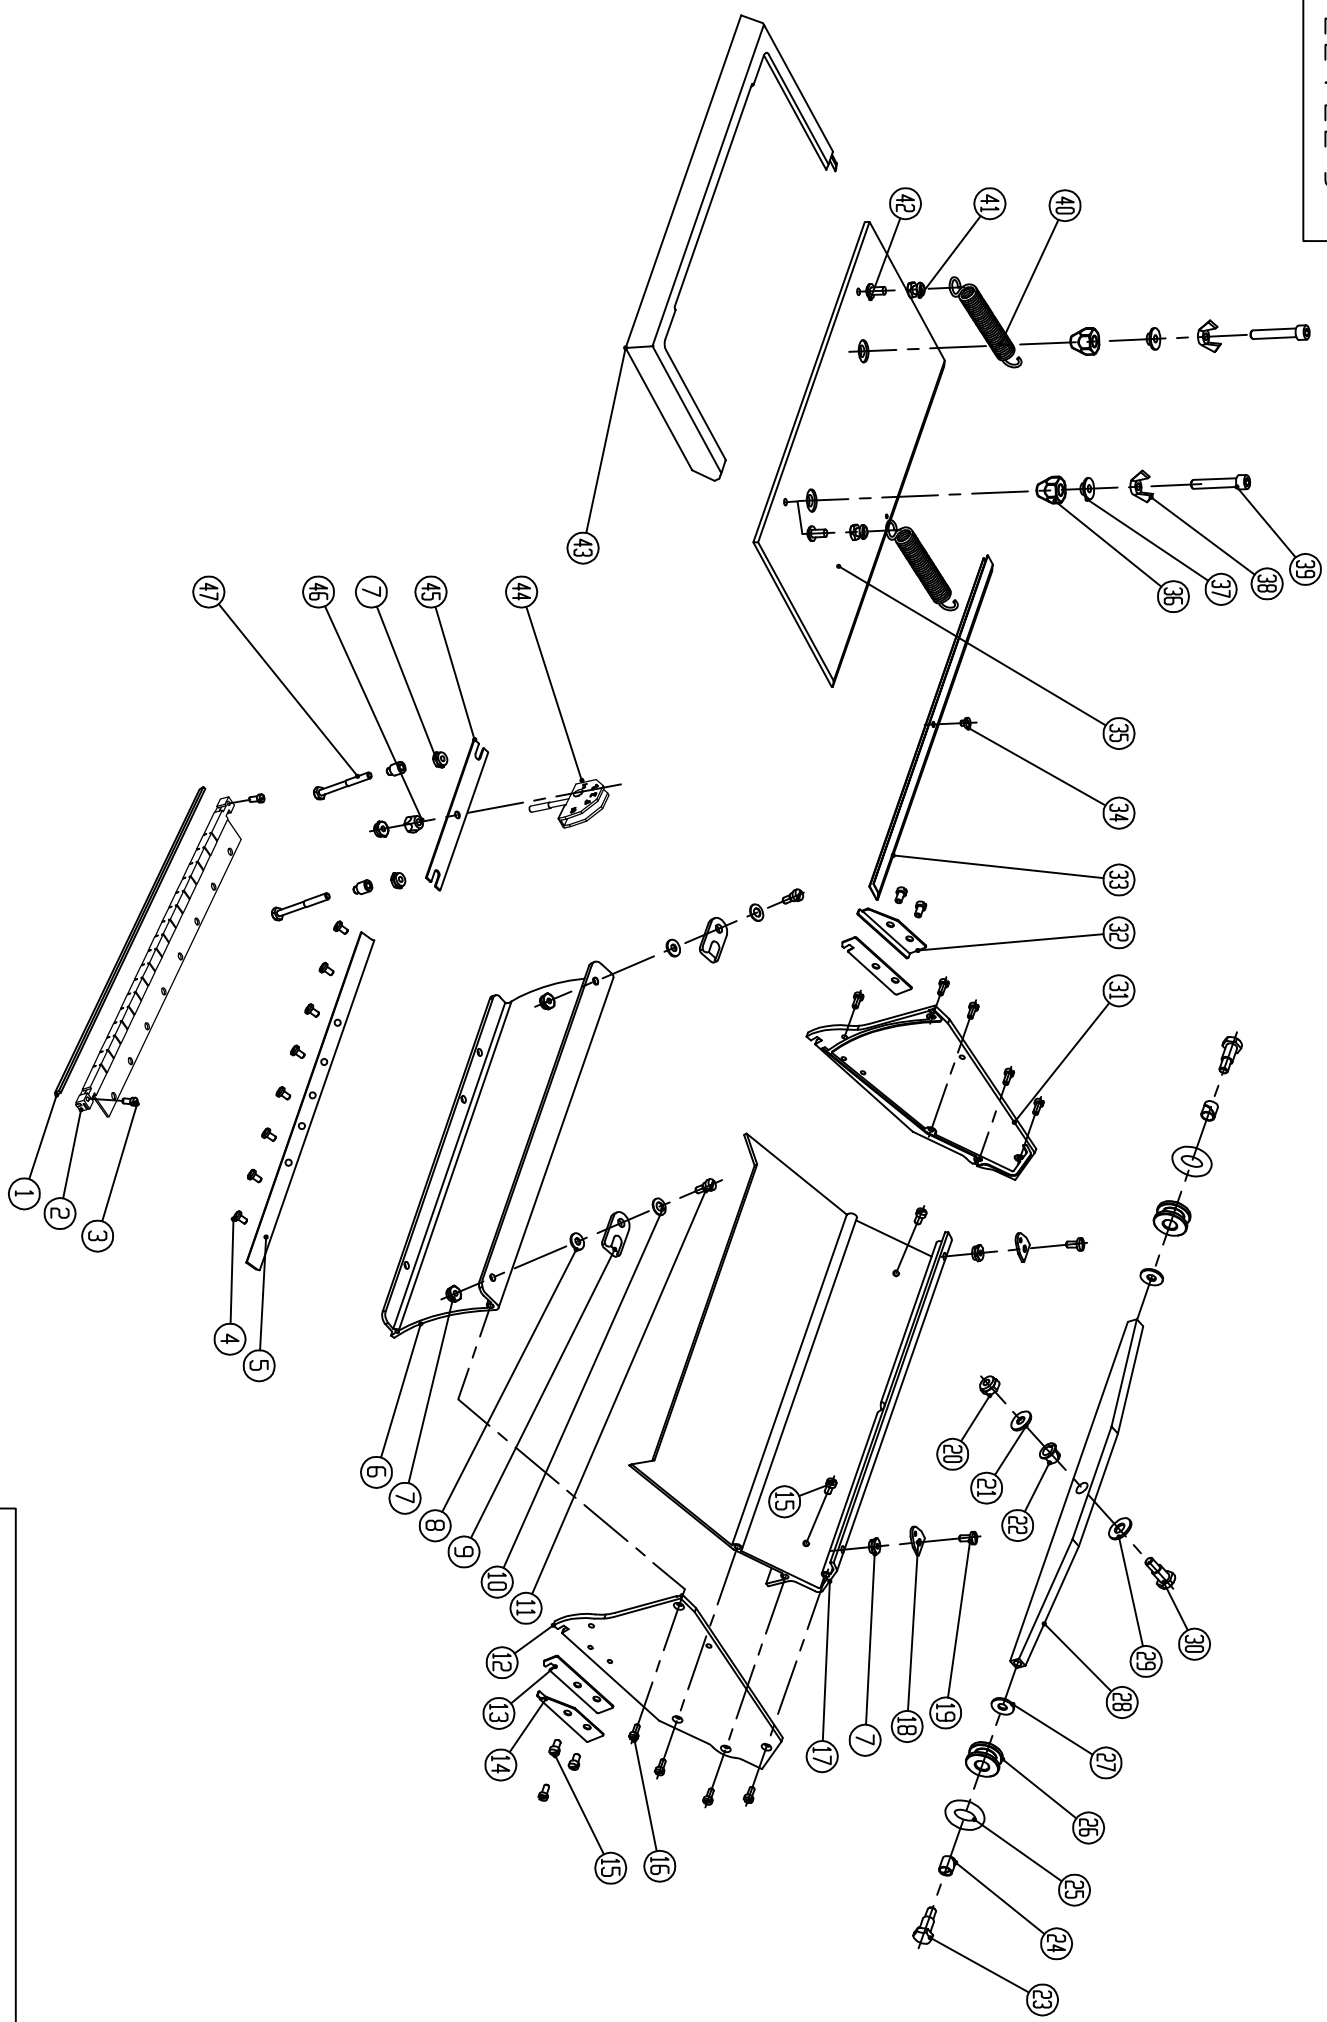

LEVEL 5

12 inch Mega Flat Box-4-769

Schematic #	Part #	Description	Schematic #	Part #	Description
1	7270	12" Blade	25	9685	Rubber Box Tire
2	7284	12" Blade Holder Assembly	26	9719	Black Box Wheel
3	7217	4-40x1/4 Screw	27	7177	Brass Washer
4	9219	Screw	28	9282	12" Axle
5	9270	12" Blade Holder Bracket	29	7178	Brass Washer
6	9599	12" Mega Front Plate	30	9237	Axle Bolt
7	7015	6-32 Lock Nut	31	9597	Right Mega Side Plate
8	9613	Plastic Washer	32	7212	Right Shoe
9	7792	Latch	33	9274	12" Metal Hinge
10	7798	Washer	34	9799	4-40 Screw
11	7793	6-32 Screw	35	9269	12" Pressure Plate
12	9596	Left Mega Side Plate	36	8306	Pressure Plate Nut
13	7224	Repair Clip	37	8232	T Nut
14	7239	Left Shoe	38	9916	Wing Nut
15	7012	6-32 Screw	39	8303	10-32x1 inch Screw
16	9701	4-40 Screw	40	9273	Pressure Plate Spring
17	9622	12" Mega Bottom Plate	41	8305	Spring Anchor
18	9240	Pressure Plate Spring Holder	42	8291	8-32x3/8 Screw
19	9245	6-32 Screw	43	8272	12" Gasket
20	8302	10-32 Lock Nut	44	7251	Dial
21	7177	Brass Washer	45	7275	12 & 14" Box Spring
22	7063	Bearing	46	7223	Dial Adjustment Nut
23	8301	Box Wheel Bolt	47	7213	Brass Pins
24	7119	Bearing			

4-769 12" Mega Box

LEVEL 5

4-769 12" Mega Box