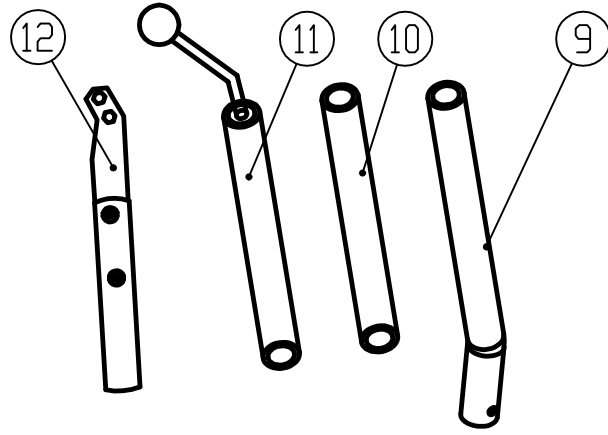

LEVEL 5

52" Ext. Accessory Handle 4-880

Also 4-792, 4-794, 4-795, 4-757

Schematic #	Part #	Description
1	8198	Plastic Stopper
2	8800	Short Gray Tube
3	8435	Screw
4	7015	6-32 Lock Nut
5	7470	Handle Connector
6	7471	Support Bracket
7	8291	Screw
8	7379	Short Thumb Screw
9	4-878	Corner Applicator Head
10	4-877	Corner Roller Head
11	4-879	Corner Finisher Head
12	4-875	Nail Spotter Head
13	8276	8-32x1/2 Screw
14	8288	8-32 Lock Nut
15	8186	Shoulder Screw
16	8183	Trigger
17	8510	Trigger Spring
18	8401	Screw
19	8400	Trigger Sleeve
20	8802	Short Red Tube
21	7469	Handle End

LEVEL 5

4-881 Long Acc. Ext. Handle

Item #	Description
4-758	Long Ext. Nail Spotter Handle
4-796	Long Ext. Corner Roller Handle
4-798	Long Ext. Corner App.Handle
4-799	Long Ext. Corner Finisher Handle

4-880 Small Acc. Ext. Handle

Item #	Description
4-757	Small Ext. Nail Spotter Handle
4-792	Small Ext. Corner Roller Handle
4-794	Small Ext. Corner App. Handle
4-795	Small Ext. Corner Finisher Handle