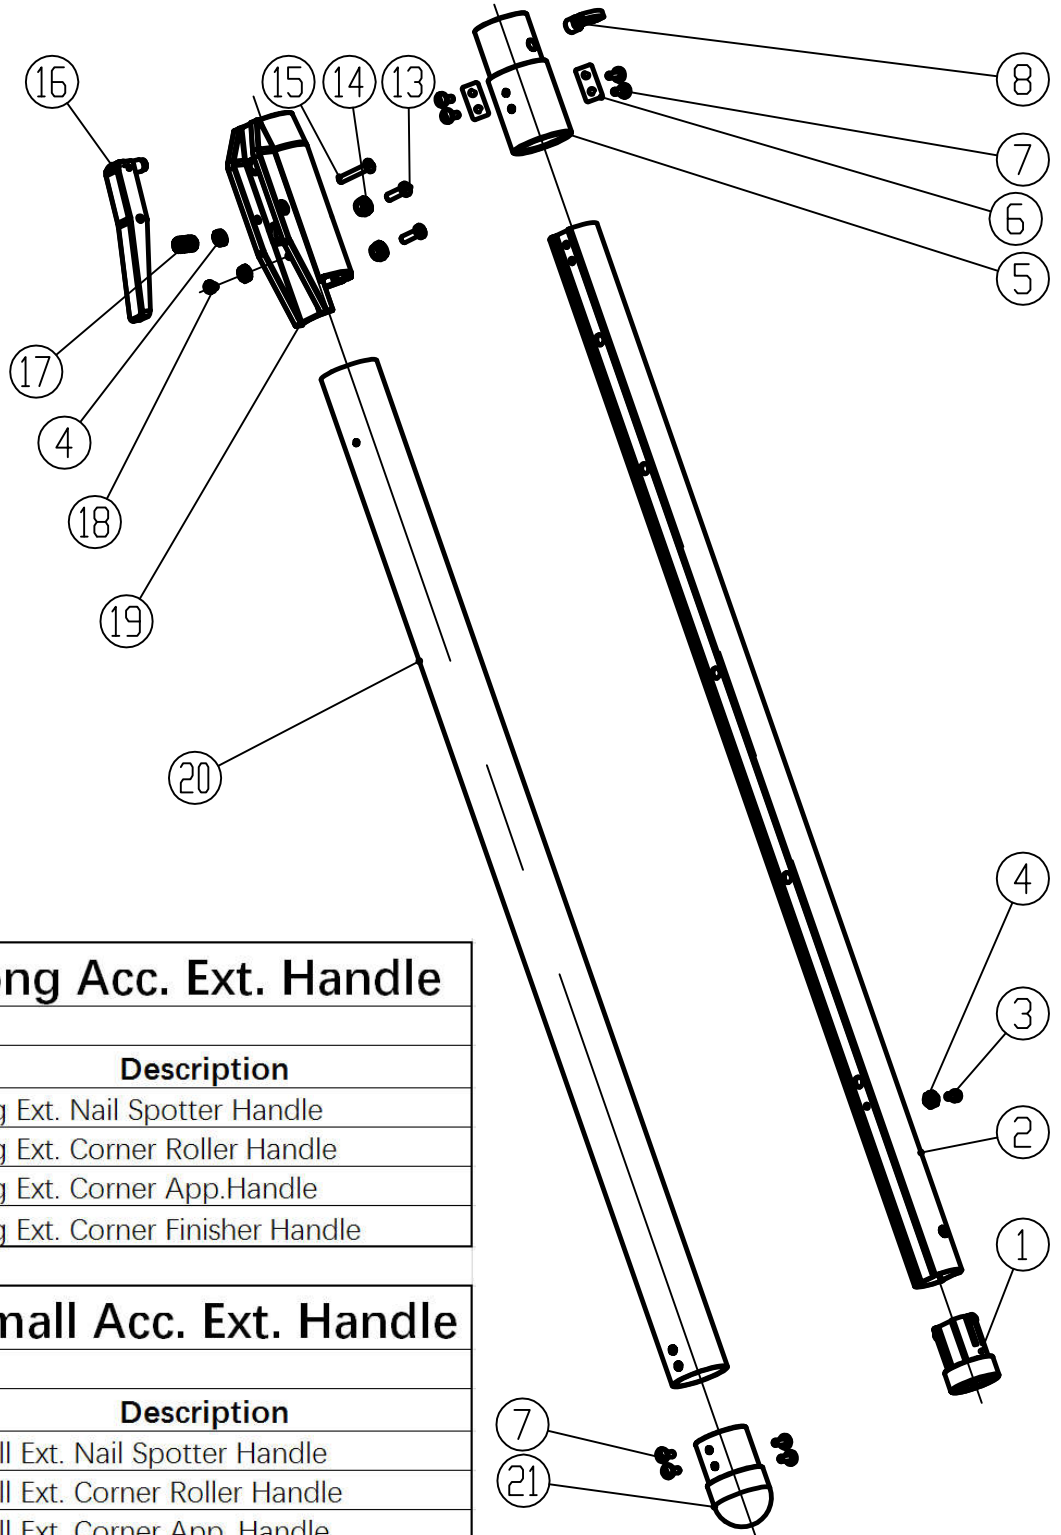

LEVEL 5

52" Ext. Accessory Handle 4-880

Also 4-792, 4-794, 4-795, 4-757

Schematic #	Part #	Description
1	8198	Plastic Stopper
2	8800	Short Gray Tube
3	8435	Screw
4	7015	6-32 Lock Nut
5	7470	Handle Connector
6	7471	Support Bracket
7	8291	Screw
8	7379	Short Thumb Screw
9	4-878	Corner Applicator Head
10	4-877	Corner Roller Head
11	4-879	Corner Finisher Head
12	4-875	Nail Spotter Head
13	8276	8-32x1/2 Screw
14	8288	8-32 Lock Nut
15	8186	Shoulder Screw
16	8183	Trigger
17	8510	Trigger Spring
18	8401	Screw
19	8400	Trigger Sleeve
20	8802	Short Red Tube
21	7469	Handle End

LEVEL 5

4-881 Long Acc. Ext. Handle

Item #	Description
4-758	Long Ext. Nail Spotter Handle
4-796	Long Ext. Corner Roller Handle
4-798	Long Ext. Corner App.Handle
4-799	Long Ext. Corner Finisher Handle

4-880 Small Acc. Ext. Handle

Item #	Description
4-757	Small Ext. Nail Spotter Handle
4-792	Small Ext. Corner Roller Handle
4-794	Small Ext. Corner App. Handle
4-795	Small Ext. Corner Finisher Handle