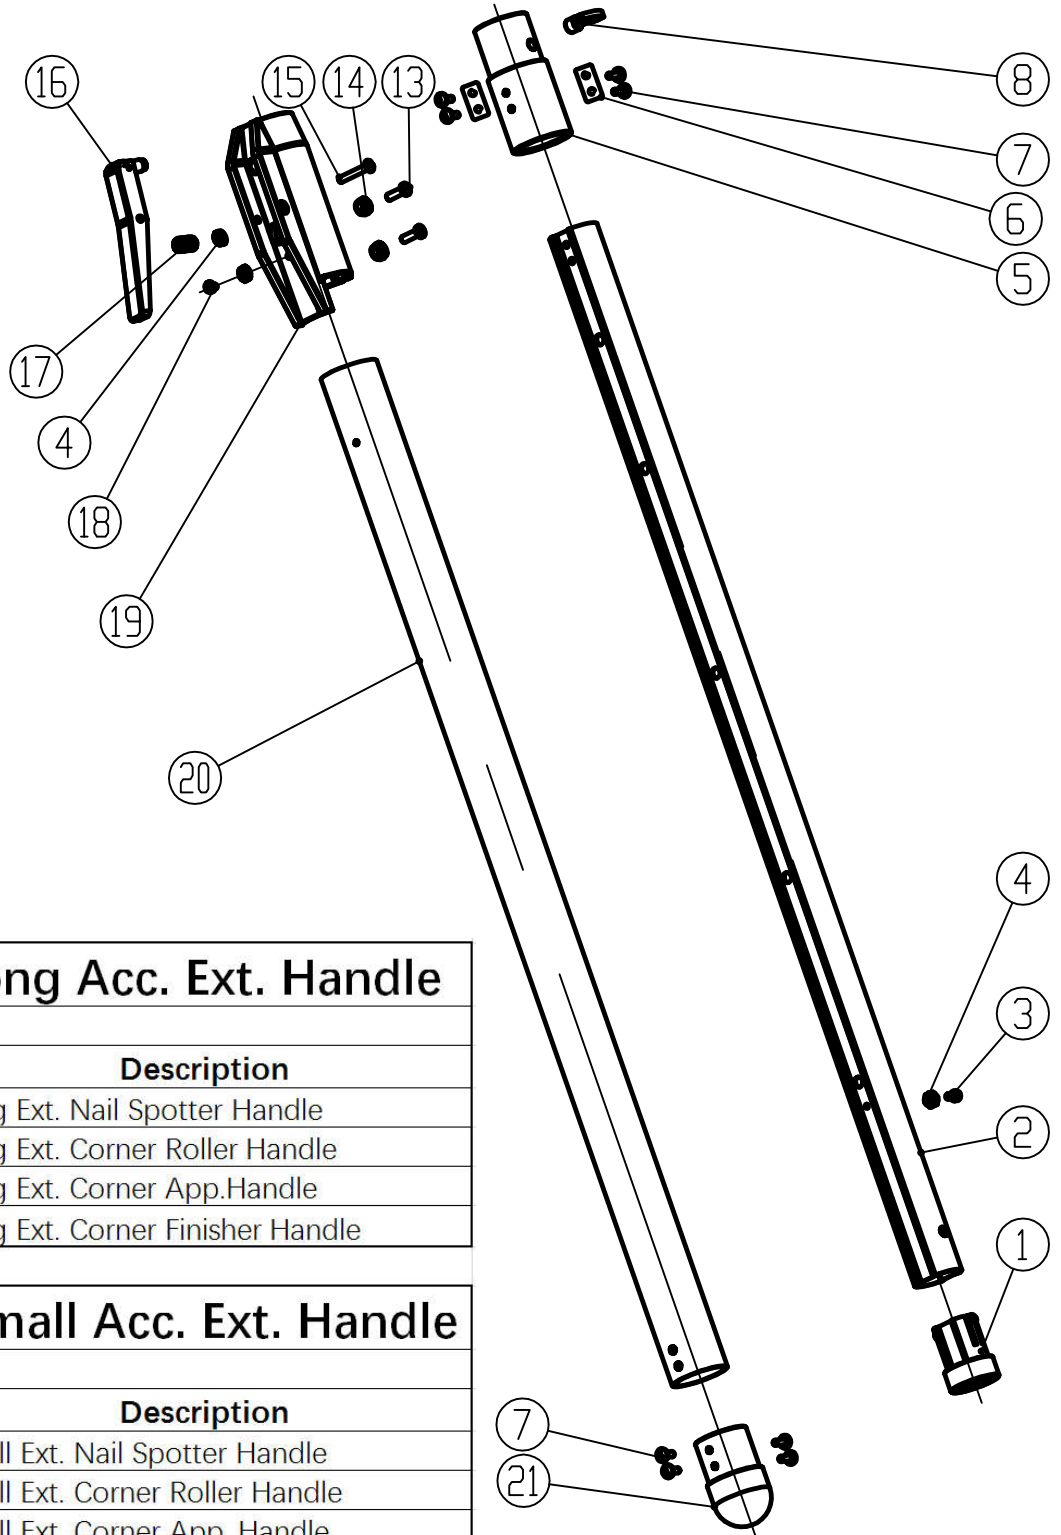

LEVEL 5

72" Ext. Accessory Handle 4-881

Also 4-796, 4-798, 4-799, 4-758

Schematic #	Part #	Description
1	8198	Plastic Stopper
2	8801	Long Gray Tube
3	8435	Screw
4	7015	6-32 Lock Nut
5	7470	Handle Connector
6	7471	Support Bracket
7	8291	Screw
8	7379	Short Thumb Screw
9	4-878	Corner Applicator Head
10	4-877	Corner Roller Head
11	4-879	Corner Finisher Head
12	4-875	Nail Spotter Head
13	8276	8-32x1/2 Screw
14	8288	8-32 Lock Nut
15	8186	Shoulder Screw
16	8183	Trigger
17	8510	Trigger Spring
18	8401	Screw
19	8400	Trigger Sleeve
20	8803	Long Red Tube
21	7469	Handle End

LEVEL 5

4-881 Long Acc. Ext. Handle

Item #	Description
4-758	Long Ext. Nail Spotter Handle
4-796	Long Ext. Corner Roller Handle
4-798	Long Ext. Corner App.Handle
4-799	Long Ext. Corner Finisher Handle

4-880 Small Acc. Ext. Handle

Item #	Description
4-757	Small Ext. Nail Spotter Handle
4-792	Small Ext. Corner Roller Handle
4-794	Small Ext. Corner App. Handle
4-795	Small Ext. Corner Finisher Handle