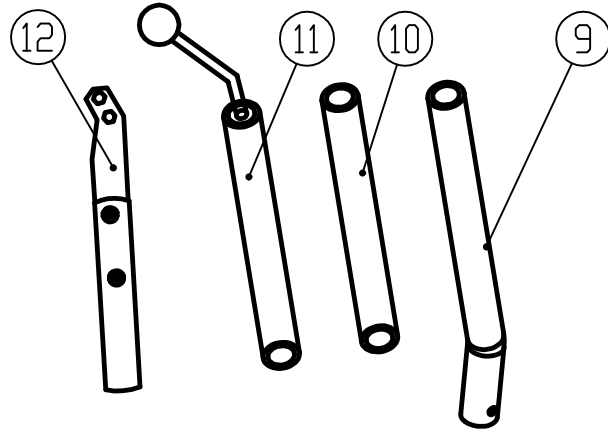

LEVEL 5

72" Ext. Accessory Handle 4-881

Also 4-796, 4-798, 4-799, 4-758

Schematic #	Part #	Description
1	8198	Plastic Stopper
2	8801	Long Gray Tube
3	8435	Screw
4	7015	6-32 Lock Nut
5	7470	Handle Connector
6	7471	Support Bracket
7	8291	Screw
8	7379	Short Thumb Screw
9	4-878	Corner Applicator Head
10	4-877	Corner Roller Head
11	4-879	Corner Finisher Head
12	4-875	Nail Spotter Head
13	8276	8-32x1/2 Screw
14	8288	8-32 Lock Nut
15	8186	Shoulder Screw
16	8183	Trigger
17	8510	Trigger Spring
18	8401	Screw
19	8400	Trigger Sleeve
20	8803	Long Red Tube
21	7469	Handle End

LEVEL 5

4-881 Long Acc. Ext. Handle

Item #	Description
4-758	Long Ext. Nail Spotter Handle
4-796	Long Ext. Corner Roller Handle
4-798	Long Ext. Corner App.Handle
4-799	Long Ext. Corner Finisher Handle

4-880 Small Acc. Ext. Handle

Item #	Description
4-757	Small Ext. Nail Spotter Handle
4-792	Small Ext. Corner Roller Handle
4-794	Small Ext. Corner App. Handle
4-795	Small Ext. Corner Finisher Handle